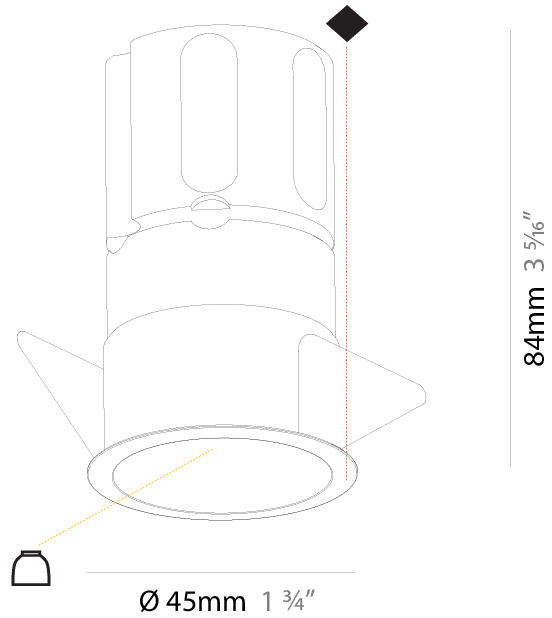

GENERAL

Series: Invader Deep
Brand: Prolicht
Division: Architectural
Mounting Type: Recessed
Mounting Location: Ceiling
Subcategory: Downlight

PHYSICAL

Shape: Round
Diameter (mm): 45
Diameter (in): 1 3/4
Height (mm): 84
Height (in): 3 5/16
Min. Recessing Depth (mm): 150
Min. Recessing Depth (in): 5 7/8
Light Distribution: Downlight
Weight (kg): 0.122
Weight (lbs): 0.27
Fixture Finish: SSR / BKV / CWI / CRY / HAB / UFT / ITA / RUA / FTG / MYG / LOD / PUS / FRO / FUP / KIA / POP / BLS / SPG / MEY / GOH / GUM / CHC / COM / ABZ / JAG / OBR / MOS / ROR
Fixture Material: Aluminum Die Cast
Cut-out Measurements: Dia: 41mm / 1 5/8"

ELECTRICAL

Lamp Type: LED (Zhaga Standard)
Input Wattage (W): 7.7
Total Output Wattage (W): 7
Dimming: Non-Dimming / Phase Dimming (120Vac only) / 0-10V Dimming
Driver Included: No
Driver Location: Remote
Driver Type: Constant Current - 120 / 277Vac
Driver Class: Class 2
Input Voltage (V): 120 - 277
Constant Current (MA): 250

LED

Number of LEDs: 1
Color Temperature (°K): 2700 / 3000 / 3500 / 4000
Max. Delivered Lumen (lm): 660 / 690 / 725 / 740
Nominal Lumen (lm): 734 / 762 / 801 / 817
CRI: >90 CRI
Lamp Life (hrs): 50000

OPTICAL

Reflector: 33 / 47 / 65

RATINGS AND CERTIFICATIONS

Certified By: Certified for North American Standards
IP rating: IP20

PROJECT
TYPE
SPECIFIER
QUANTITY
DATE