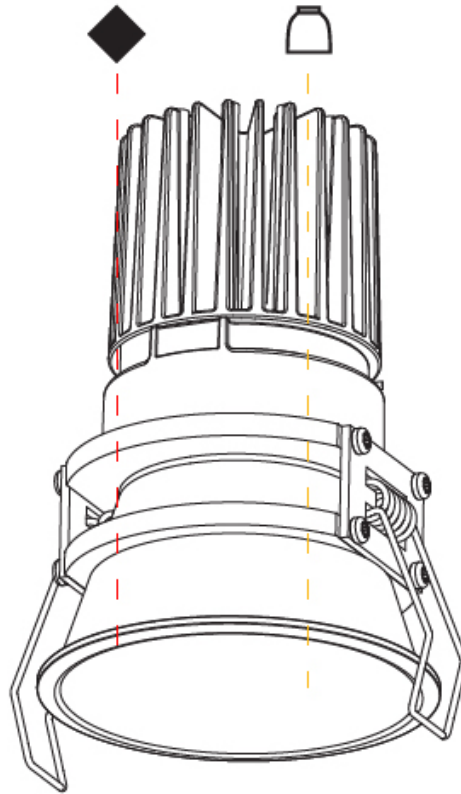

INVADER DEEP RECESSED

A35606-

PROJECT

TYPE

SPECIFIER

QUANTITY

DATE

A