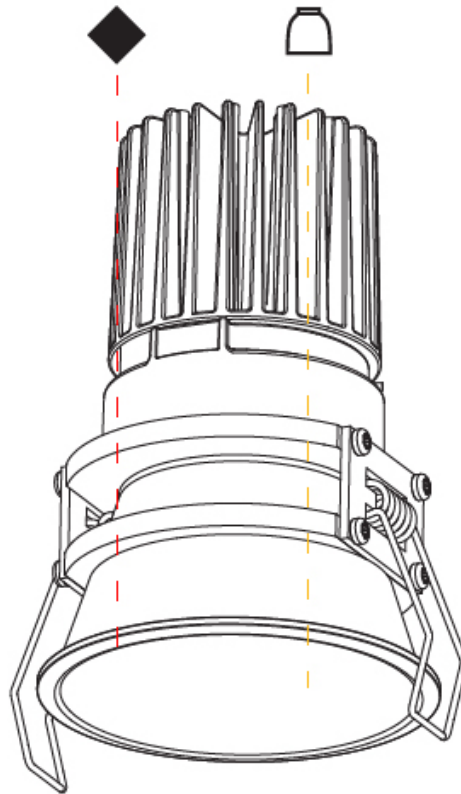

INVADER DEEP RECESSED

A35605-

PROJECT

TYPE

SPECIFIER

QUANTITY

DATE

A