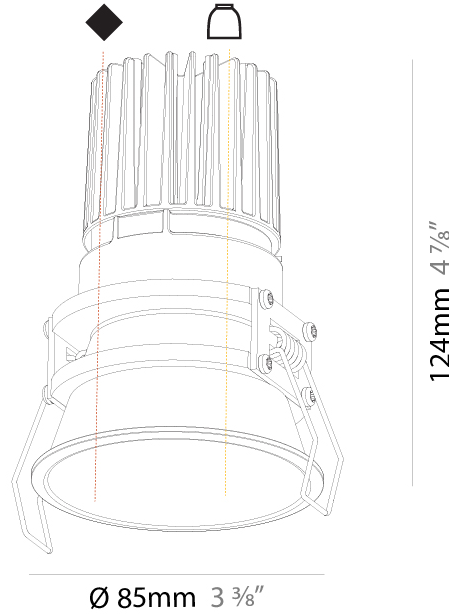

1. To build a product code in our configurator select the specify button on the base model # product page
2. To build a manual product code on this datasheet choose from the options listed below in blue font and add the suffix to the base model #

GENERAL

Series: Invader Deep
Brand: Prolicht
Division: Architectural
Mounting Type: Recessed
Mounting Location: Ceiling
Subcategory: Downlight

PHYSICAL

Shape: Round
Diameter (mm): 85
Diameter (in): 3 3/8
Height (mm): 124
Height (in): 4 7/8
Min. Recessing Depth (mm): 140
Min. Recessing Depth (in): 5 1/2
Light Distribution: Downlight
Weight (kg): 0.338
Weight (lbs): 0.745
Installation Requirement: Non-insulated Ceiling only
Fixture Finish: SSR / BKV / CWI / CRY / HAB / UFT / ITA / RUA / FTG / MYG / LOD / PUS / FRO / FUP / KIA / POP / BLS / SPG / MEY / GOH / GUM / CHC / COM / ABZ / JAG / OBR / MOS / ROR
Fixture Material: Aluminum Die Cast
Cut-out Measurements: D - 80mm / 3 1/8"

ELECTRICAL

Lamp Type: LED (Zhaga Standard)
Total Output Wattage (W): 15
Dimming: Dali Dimming
Driver Included: No
Driver Location: Recessed Housing
Housing: See components
Input Voltage (V): 120
Constant Current (MA): 350

LED

Number of LEDs: 1
Max. Delivered Lumen (lm): 760
Nominal Lumen (lm): 1140
CRI: >90 CRI
Lamp Life (hrs): 50000

OPTICAL

Reflector: 20 / 40 / 60
Adjustability: Fixed

RATINGS AND CERTIFICATIONS

Certified By: Certified for North American Standards
IP rating: IP44

PROJECT
TYPE
SPECIFIER
QUANTITY
DATE