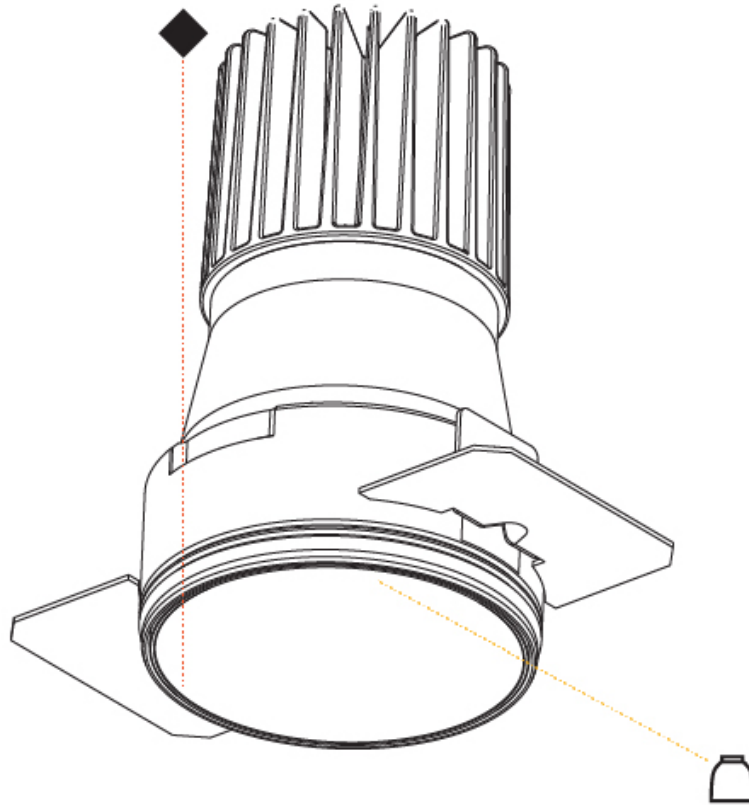

INVADER DEEP TRIMLESS

A35620-

PROJECT

TYPE

SPECIFIER

QUANTITY

DATE

A